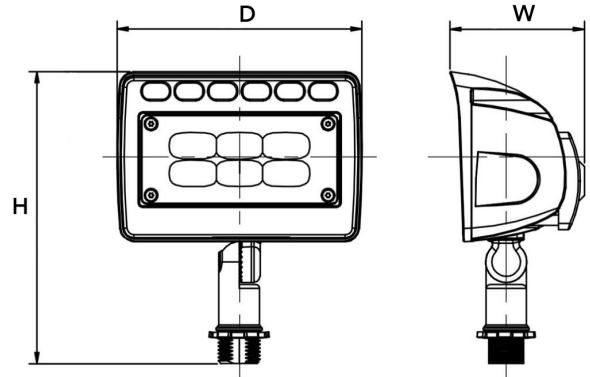

JOB NAME: _____

DATE: _____

TYPE: _____

DIMENSIONS:

8"(H) x 3-1/8"(W) x 6-7/8"(D)

LF4-12V-24W-50K
LF4-12V-24W-30K

LF4 LANDSCAPE SERIES LED FLOOD LIGHT WITH ADJUSTABLE KNUCKLE

MODEL	WATTS	VOLTAGE	LUMENS	COLOR TEMP
LF4-12V-24W-50K	24W	12V DC	2500LM	5000K
LF4-12V-24W-30K	24W	12V DC	2155 LM	3000K

Ideal for landscape, garden, lawn, doorways, pathways and signs. Great for applications requiring low-voltage wiring. Includes mounting stake.

ELECTRICAL SPECIFICATIONS:

- Voltage: 12V
- Wattage: 24W
- Power factor: >0.95
- Efficacy: 89.LM/W~104LM/W